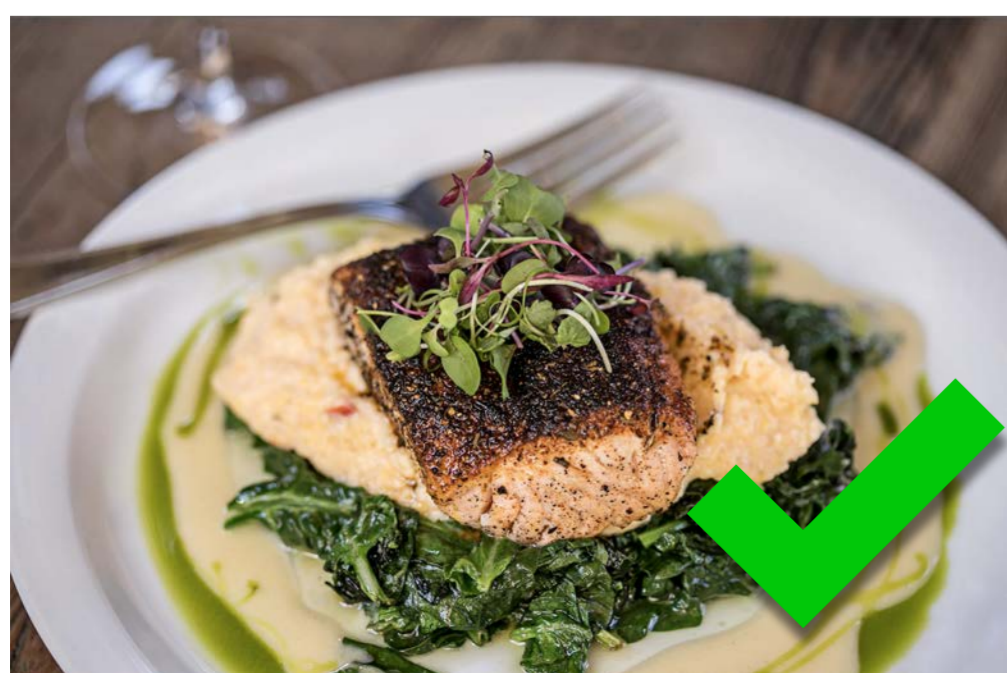

RESTAURANT PRIMARY CUISINE IMAGE

Requirements

- Minimum 1455px by 355px (the bigger the better)
- .png or .jpg format
- one signature menu item (no seasonal promos)
- landscape orientation with ~2:1 aspect ratio
- focus area in center of image

- will crop out a lot of image on search results and details page

VERY BAD: Not Landscape

- looks fine in search results and mobile detail page views
- critical parts are cropped out in desktop view

Not as BAD: Focus not in center