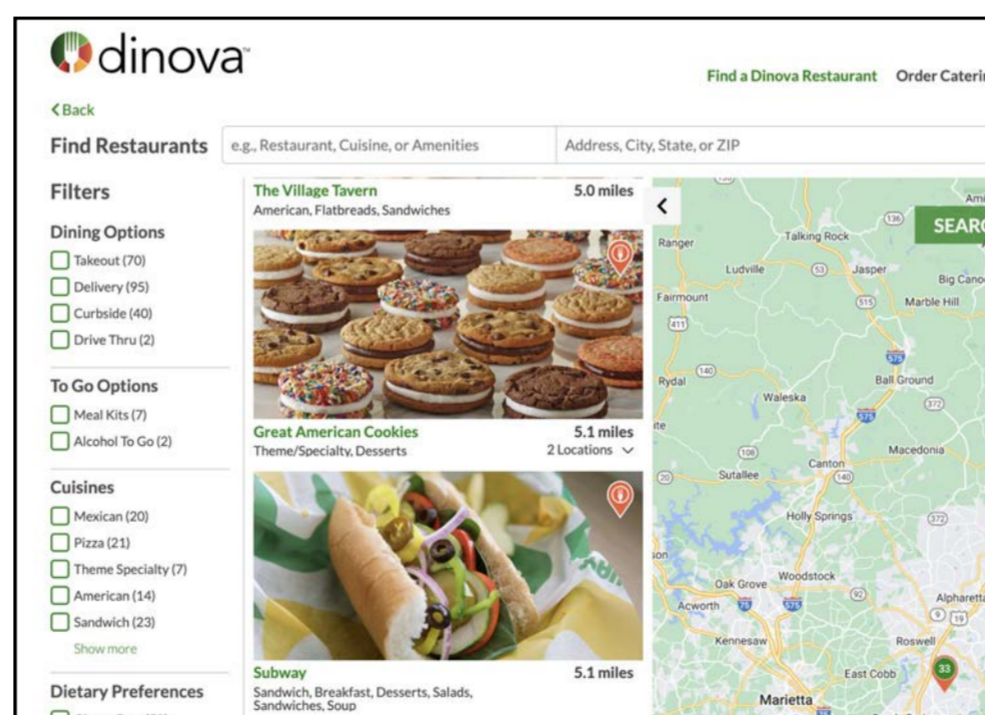

RESTAURANT PRIMARY CUISINE IMAGE

Requirements

- Minimum 1455px by 355px (the bigger the better)
- .png or .jpg format
- one signature menu item (no seasonal promos)
- landscape orientation with ~2:1 aspect ratio
- focus area in center of image

- will crop out a lot of image on search results and details page

VERY BAD: Not Landscape

- looks fine in search results and mobile detail page views
- critical parts are cropped out in desktop view

Not as BAD: Focus not in center