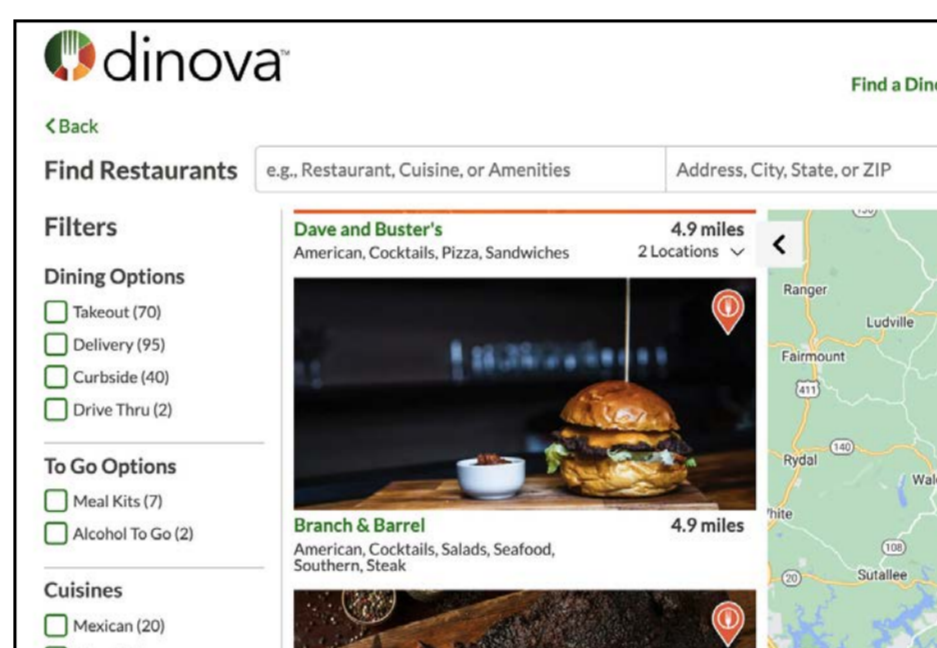

RESTAURANT PRIMARY CUISINE IMAGE

Requirements

- Minimum 1455px by 355px (the bigger the better)
- .png or .jpg format
- one signature menu item (no seasonal promos)
- landscape orientation with ~2:1 aspect ratio
- focus area in center of image

- will crop out a lot of image on search results and details page

VERY BAD: Not Landscape

- looks fine in search results and mobile detail page views
- critical parts are cropped out in desktop view

Not as BAD: Focus not in center