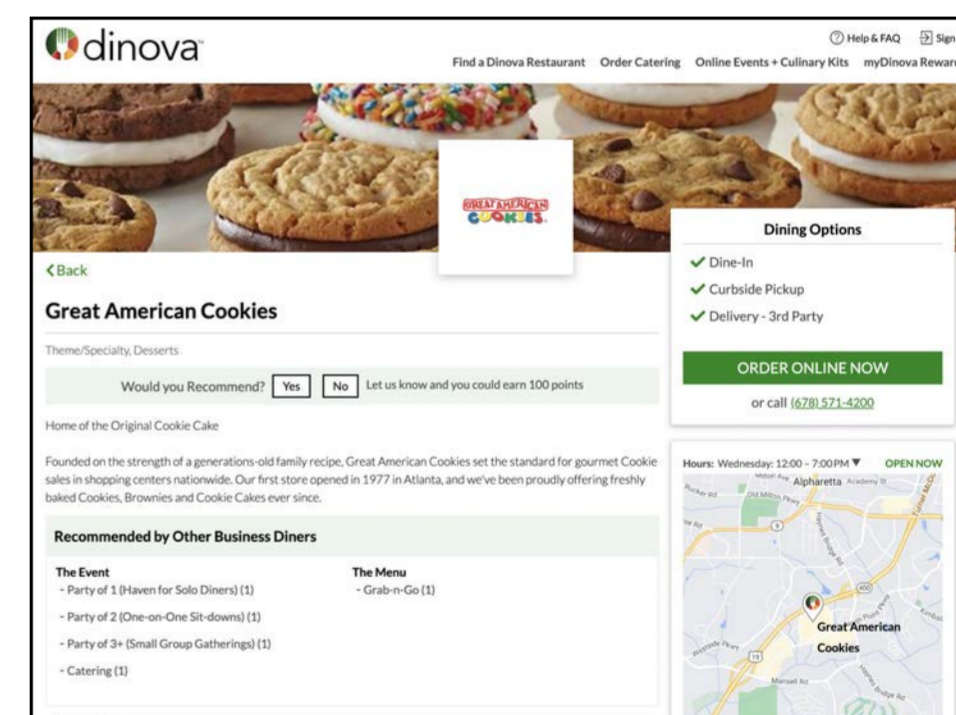

RESTAURANT PRIMARY CUISINE IMAGE

Requirements

- Minimum 1455px by 355px (the bigger the better)
- .png or .jpg format
- one signature menu item (no seasonal promos)
- landscape orientation with ~2:1 aspect ratio
- focus area in center of image

- will crop out a lot of image on search results and details page

VERY BAD: Not Landscape

- looks fine in search results and mobile detail page views
- critical parts are cropped out in desktop view

Not as BAD: Focus not in center